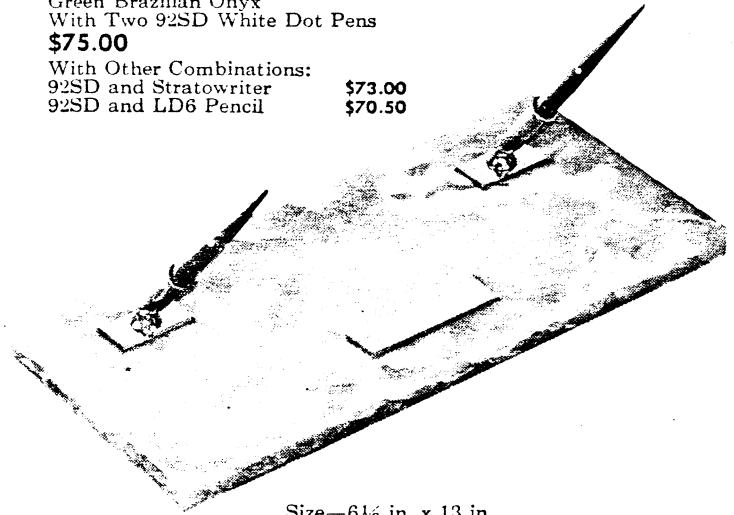

Size—6½ in. x 13 in.

W97J

Jet Crystal
With Two 92SD White Dot Pens
$45.00

With Other Combinations:
92SD and Stratowriter **$43.00**
92SD and LD6 Pencil **$40.50**
Two 55D Sheaffer Pens **$36.00**
55D Pen and LD6 Pencil **$36.00**